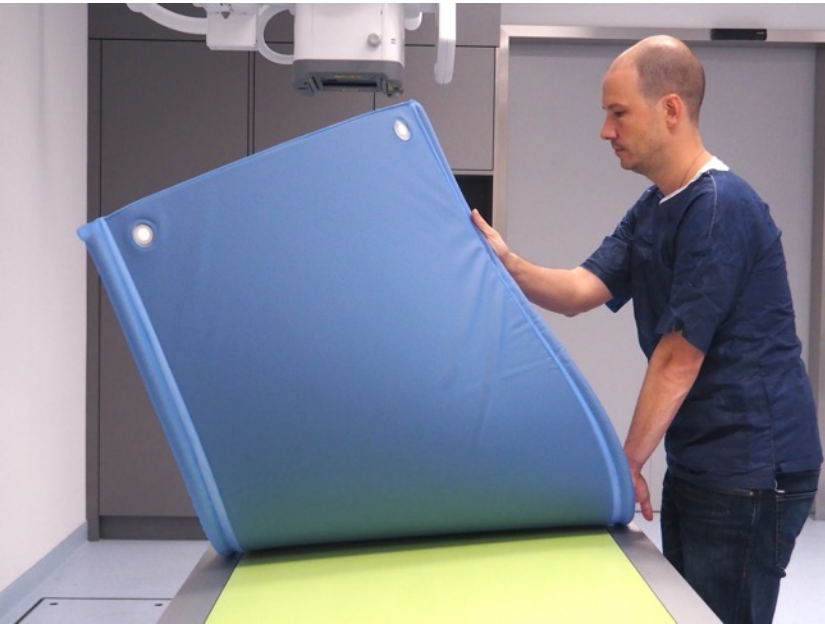

ProFoam Table Mat - Background Information

Challenges in conventional X-ray

Increasing **patient throughput**, **physical strain**, **complex techniques**, and lengthy **workflows** challenge radiographers.

Custom-fit shapes in different designs enable simple and standardised applications.

The Solution - Advantages

A comprehensive range of positioning aids for the modern X-ray department

Well thought-out, ergonomic products enable even the most difficult examinations in the first attempt: from wrist scans to lateral hip projections.

ProFoam Table Mats – Slideable Version

Easily move even heavy patients.
Follow the link below for a video:

<https://www.pearl-technology.ch/en/profoamtablemat>

ProFoam Table Mats – Anti-Slip Version

Keep the mat reliably in place.
Follow the link for a video:

<https://www.pearl-technology.ch/en/profoamtablemat>

ProFoam Table Mats – Handles

Available for:

- ProFoam Table Mat 200x60x3 DSRG
- ProFoam Table Mat 200x70x3 DSRG

Dimensions calculated without handles
Handles measure 5cm each